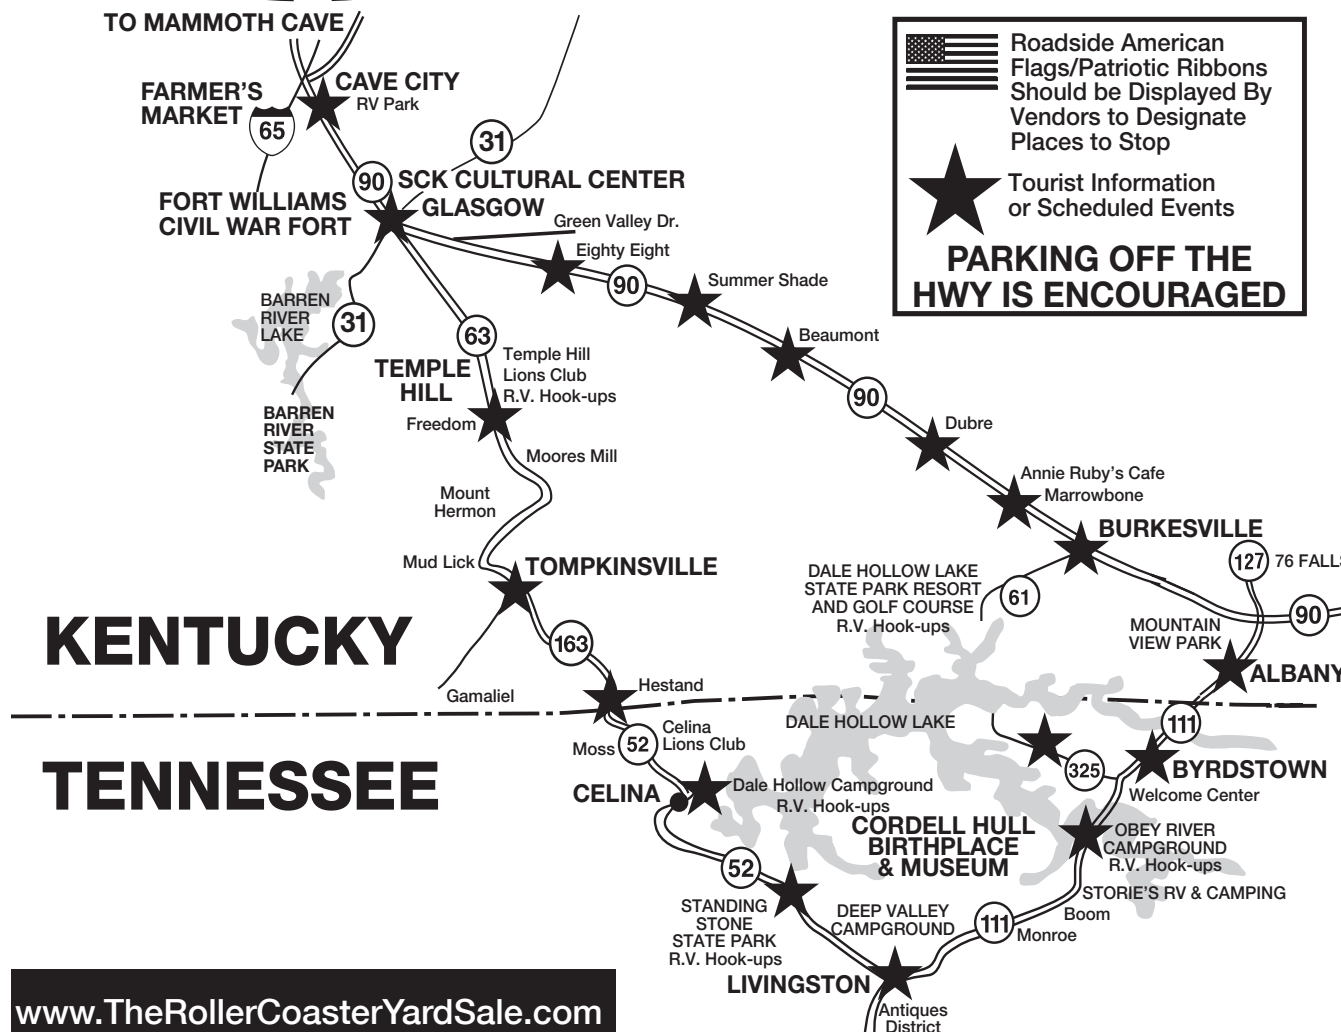

VENDOR LOCATIONS

CAVE CITY & GLASGOW in BARREN COUNTY

Cave City Welcome Center
(Travel Hwy 31W in Cave City.
Travel Hwy 90E from Cave City to Glasgow.)
throughout Glasgow
Temple Hill Lions Club Fairgrounds
(inside & outside vending)
Terry Taylor's Small Engine Repair
Numerous Antique Shops

HESTAND/TOMPKINSVILLE MONROE COUNTY

Mud Lick Fire Department
Old Houchens' Parking Lot Celina Rd.
Mount Herman Post Office
Clark Estates Celina Rd.

CELINA-CLAY COUNTY

Celina Merchants Association at the
Clay County Recreation Park
beside Hwy 52, 1/2 mile West of Celina
& South of the Cumberland River Bridge.
25 acres of vendor spaces, with electric &
showers available.

LIVINGSTON-OVERTON COUNTY
Livingston Square, Corner of Hwy. 52 &
Livingston By-Pass, and Winningham
Park at Dillon Pond

CUMBERLAND COUNTY

Living Word Ministries
Thrasher Hollow
Dutch Creek Church
Annie Ruby's Cafe
Marrowbone, KY

ALBANY-CLINTON COUNTY

Downtown Albany
Mountain View Park
Junction Station

BYRDSTOWN-PICKETT COUNTY

Boom Community Center
Dale Hollow Shell
Amonett Place Dale Hollow Lake
Welcome Center/Farmer's Market
April's Flowers & Gifts
Silver Bell Antiques
J & B Stuff
Bobcat Den
Good Neighbors Theatre

31st ROLLERCOASTER YARD SALE

September 29, 30
& October 1, 2016

www.TheRollerCoasterYardSale.com

RESTROOM FACILITIES

CAVE CITY and GLASGOW BARREN COUNTY

Cave City Welcome Center
Beaver Trail Park
American Legion Park
(Turn off of Hwy. 90 West at Glasgow City
Swimming Pool to enter Park)
Temple Hill Lions Club Fairgrounds
Freedom One Room School

HESTAND/TOMPKINSVILLE MONROE COUNTY

Mud Lick Fire Department
Tompkinsville Inn
Monroe County Tourism Office

CELINA-CLAY COUNTY

Clay County Courthouse
Celina
Restrooms at the Clay County
Recreation Park - beside Hwy 52,
1/2 mi. West of Celina and South
of the Cumberland River Bridge

LIVINGSTON-OVERTON COUNTY

Livingston Square
Food Lion
Winningham Park at Dillon Pond

CUMBERLAND COUNTY

Jones Restaurant - Burkesville, KY
Living Word Ministries
Annie Ruby's Cafe
Marrowbone Roadside Park -
Marrowbone, KY

ALBANY-CLINTON COUNTY

Super City Mart
Mountain View Park
Junction Station

BYRDSTOWN-PICKETT COUNTY

Welcome Center (on Hwy. 111)
Byrdstown Square (just off Hwy. 111)
Dairy Queen (on Hwy 111)
Dale Hollow Shell (on Hwy 111)
Farmhouse Restaurant (on Hwy 111)